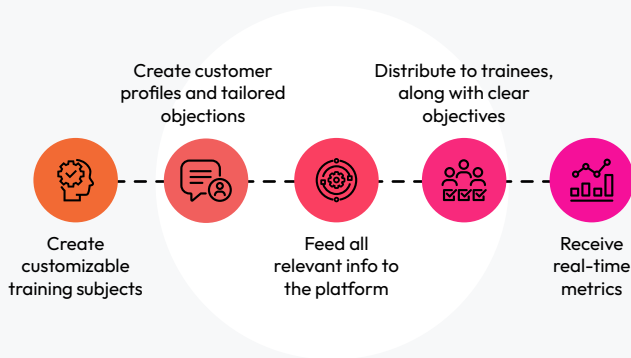

What sets RXCHAI NGE apart?

ACTIVE LEARNING

The RxchAlnge gives trainees the freedom to try out a variety of strategies to meet their objectives, and maintain an active role in their own learning process.

SAFE LEARNING

The platform provides an open, supportive space to grow, enhancing real-world scenarios with real-time feedback through accessible coaching and mentorship.

EVOLVED LEARNING

Our avatars become your customers, and can be anything you want them to be. Your imagination combines with our expertise to guide their learning, providing the freedom to evolve with the marketplace.

APPLIED LEARNING

The RxchAlnge platform offers realistic learning scenarios that are measured and evaluated, providing valuable metrics about participant progress and growth. Every learning helps shift behaviours, translating directly into real-world performance.

Learning Pathways

Trainer's Pathway

Trainer gets

- Tailored objections and objectives for every call flow
- AI validation and rating system applied to every training call, providing metrics about progress and growth
- Optimized time in field for your salesforce